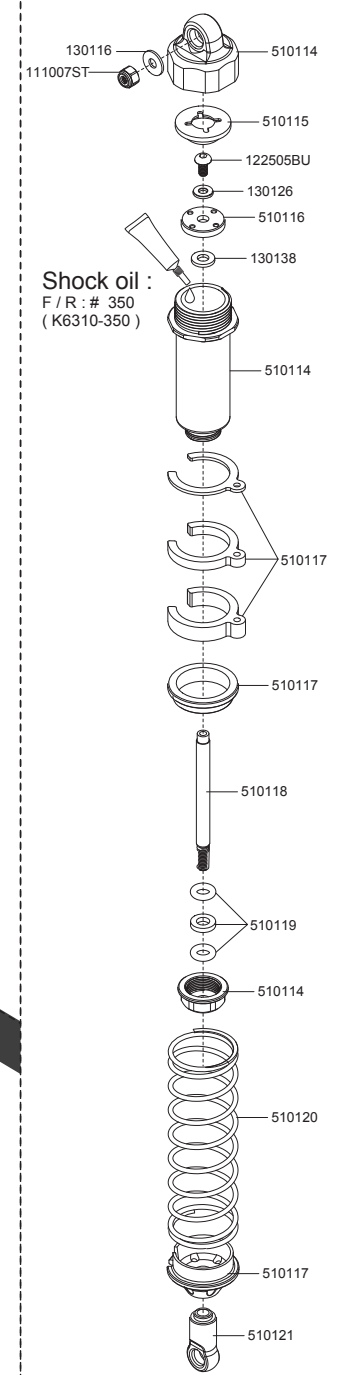

510113

Shock oil :
F / R : # 350
(K6310-350)

510101

Diff oil :
F / R : # 7000 (K6330-7000)