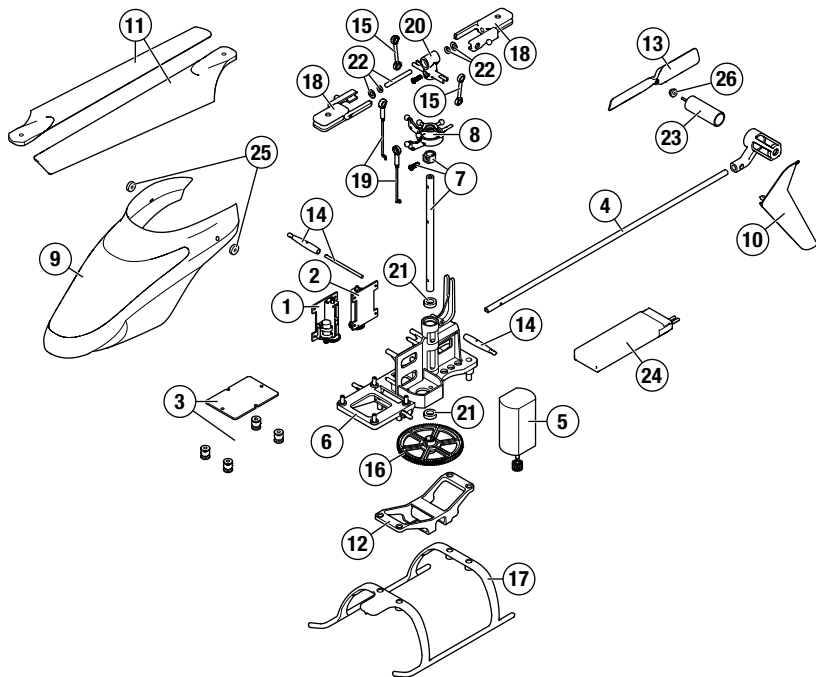

Exploded View

Parts List

Part #	Description	Part #	Description		
	BLH1100	120 S2 RTF	15	BLH3115	Rotor Head Linkage
	BLH1180	120 S2 BNF	16	BLH3106	Main gear
1	SPMSH2029L	Linear Long, 35mm lead	17	BLH3709	Landing gear Set
2	SPMSH2030L	Linear Long, 60mm lead	18	BLH3114	Main Blade grips with Hardware and screws
3	BLH1101	Main Control Board	19	BLH3108	Servo Pushrod Set with Ball link (2)
4	BLH4102	Tail Boom Set	20	BLH3112	Main Rotor Hub with Hardware
5	BLH4103	Main Motor	21	BLH3128	Main Shaft Bearing 4 x 7 x 2
6	BLH4104	Main Frame	22	BLH3113	Feathering Spindle w/O-rings and bushings
7	BLH4105	Main Shaft w/hardware	23	BLH4113	Tail Motor
8	BLH4106	Swashplate	24	EFLB5001S25	1S, 500 mAh, 25C LiPo Battery, JST
9	BLH1102	Canopy	25	BLH3121	Canopy Mounting Grommets (8)
10	BLH1103	Tail Fin	26	BLH3125	Tail Motor Protective Sleeve
11	BLH4111	Main Blades w/screws		BLH4109	Screw set: 120 S
12	BLH4112	Battery Frame		SPMRMLP6	MLP6D5M SAFE 6ch Tx
13	BLH3117	Tail Rotor		EFLC1010	1S USB LiPo Charger, 500mA
14	BLH3705	Canopy Mounts			